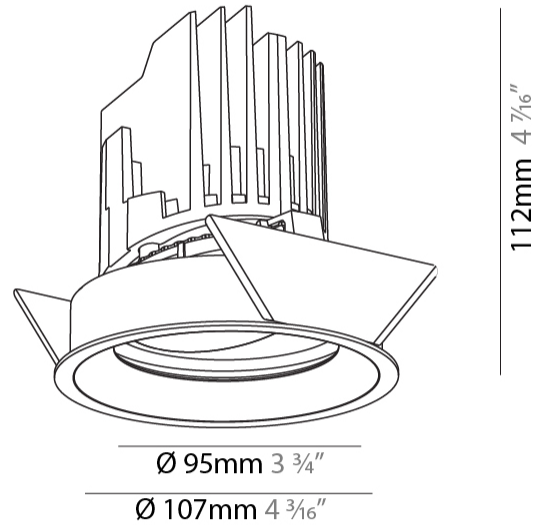

GENERAL

Series: Bioniq
 Subseries: Bioniq Round Adjustable
 Brand: Prolicht
 Division: Architectural
 Mounting Type: Recessed
 Mounting Location: Ceiling
 Subcategory: Downlight

PHYSICAL

Shape: Round
 Diameter (mm): 107
 Diameter (in): 4 3/16
 Height (mm): 112
 Height (in): 4 7/16
 Ceiling Thickness (mm): 10 / 12.5 / 15
 Ceiling Thickness (in): 3/8 or 1/2 or 9/16
 Min. Recessing Depth (mm): 130
 Min. Recessing Depth (in): 5 1/8
 Light Distribution: Adjustable / Downlight
 Weight (kg): 0.46
 Weight (lbs): 1.01
 Fixture Finish: SSR / BKV / CWI / CRY / HAB / LAG / UFT / ITA / RUA / RUR / MIC / FTG / MYG / TWT / LOD / PUS / FRO / FUP / KIA / POP / BLS / SPG / MEY / GOH / GUM / CHC / COM / ABZ / JAG / OBR / MOS / ROR
 Fixture Material: Aluminum Die Cast
 Cut-out Measurements: 98mm / 3 7/8"

OPTICAL

Reflector: 20 / 40 / 60
 Adjustability: Rotational 355°, Tilt 30°

RATINGS AND CERTIFICATIONS

Certified By: Certified for North American Standards
 IP rating: IP20

BIONIQ ROUND ADJUSTABLE RECESSED

A35227-

GENERAL

Series: Bioniq
 Subseries: Bioniq Round Adjustable
 Brand: Prolicht
 Division: Architectural
 Mounting Type: Recessed
 Mounting Location: Ceiling
 Subcategory: Downlight

PHYSICAL

Shape: Round
 Diameter (mm): 107
 Diameter (in): 4 3/16
 Height (mm): 112
 Height (in): 4 7/16
 Min. Recessing Depth (mm): 130
 Min. Recessing Depth (in): 5 1/8
 Light Distribution: Adjustable / Downlight
 Weight (kg): 0.46
 Weight (lbs): 1.01
 Fixture Finish: SSR / BKV / CWI / CRY / HAB / LAG / UFT / ITA / RUA / RUR / MIC / FTG / MYG / TWT / LOD / PUS / FRO / FUP / KIA / POP / BLS / SPG / MEY / GOH / GUM / CHC / COM / ABZ / JAG / OBR / MOS / ROR
 Fixture Material: Aluminum Die Cast
 Cut-out Measurements: 98mm / 3 7/8"